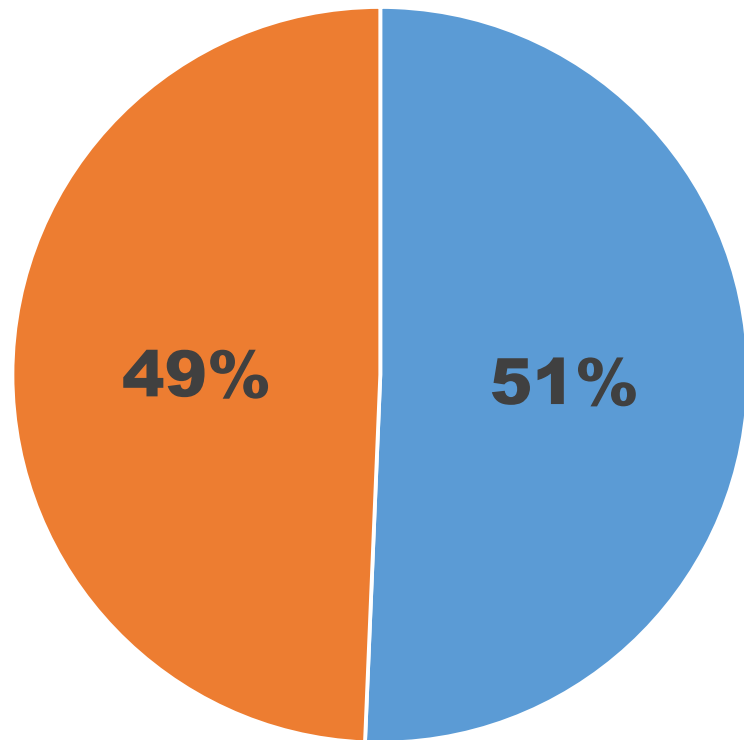

Interreg

Latvija-Lietuva

European Regional Development Fund

EUROPEAN UNION

Committed ERDF funds

■ **LATVIA** ■ **LITHUANIA**