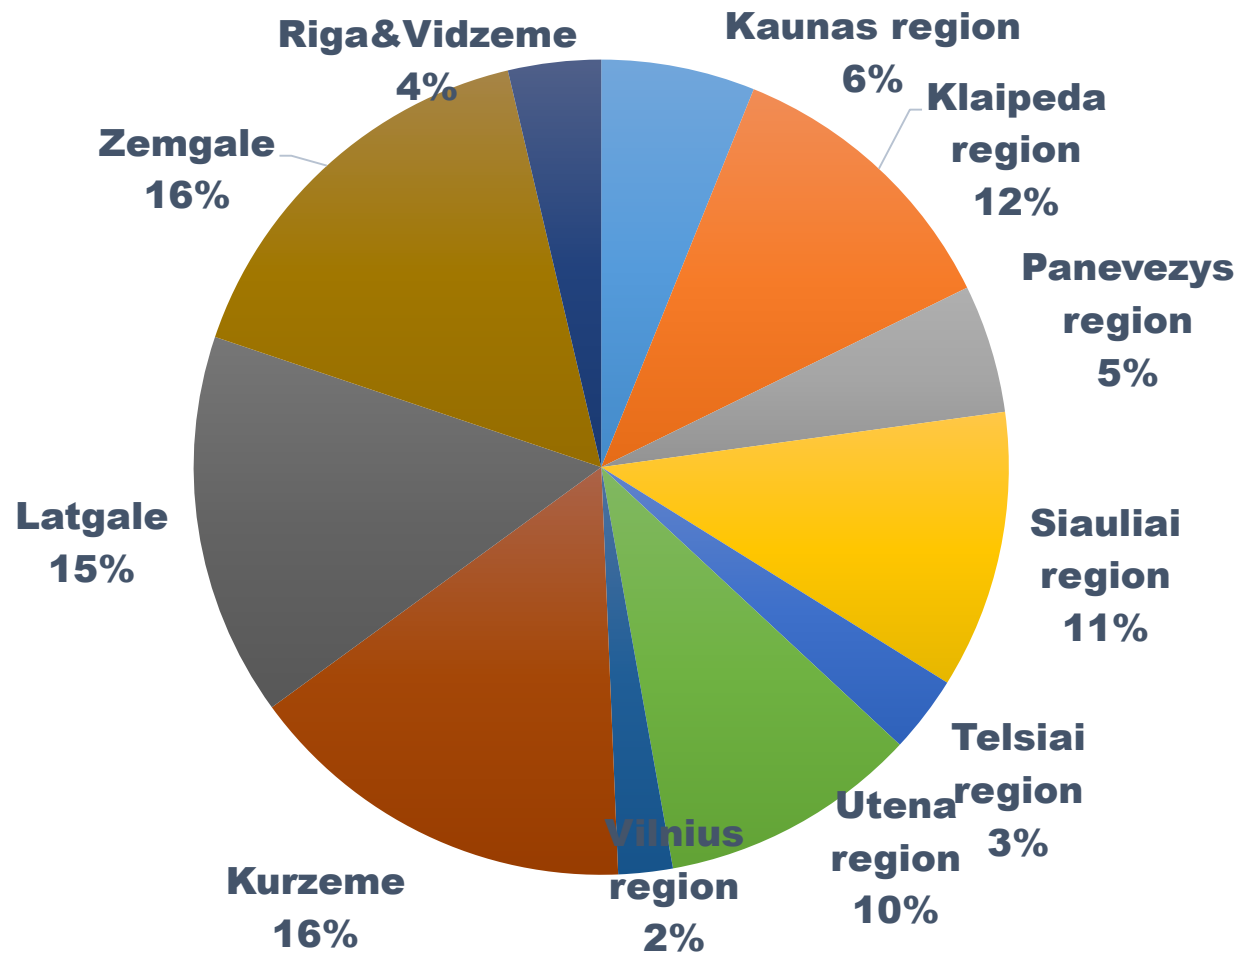

Interreg

Latvija-Lietuva

European Regional Development Fund

EUROPEAN UNION

Final Results of 1st Call for Proposals

Interreg

Latvija-Lietuva

European Regional Development Fund

EUROPEAN UNION

Committed ERDF funds

Interreg

Latvija-Lietuva

European Regional Development Fund

EUROPEAN UNION

Committed ERDF funds

■ **LATVIA** ■ **LITHUANIA**

*partners could participate in different projects

Interreg

Latvija-Lietuva

European Regional Development Fund

Location of Lead partners by regions

LATVIA

Kurzeme	5
Latgale	4
Zemgale	7
Riga&Vidzeme	3

LITHUANIA

Kaunas	3
Klaipeda	5
Panevezys	2
Siauliai	4
Telsiai	1
Utena	5
Vilnius	2