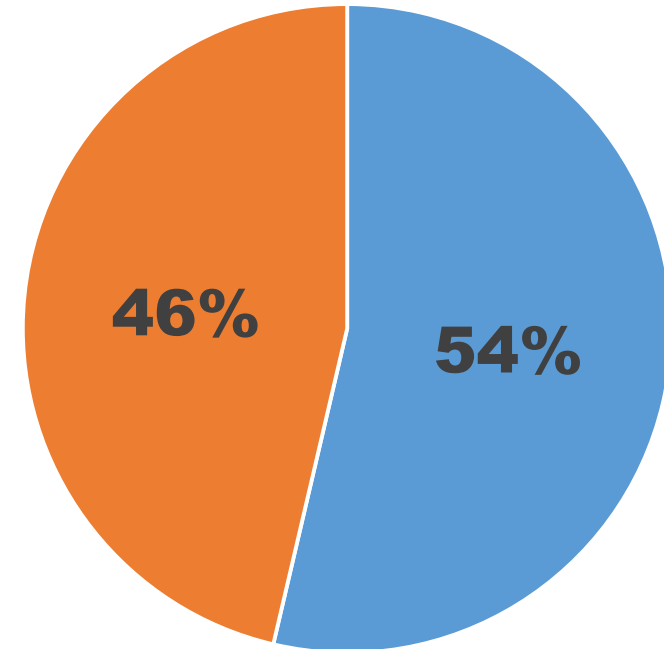

■ LP from LT   ■ LP from LV

LP from Lithuania 22   LP from Latvia 19

*partners could participate in different projects