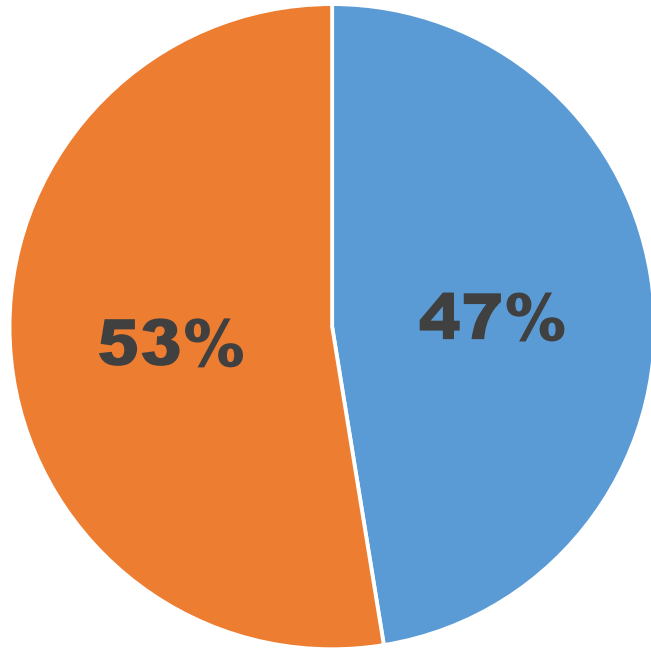

Amount of partners* in approved projects

■ Partners from LT   ■ Partners from LV

Partners from Lithuania 74   Partners from Latvia 82   Total 156